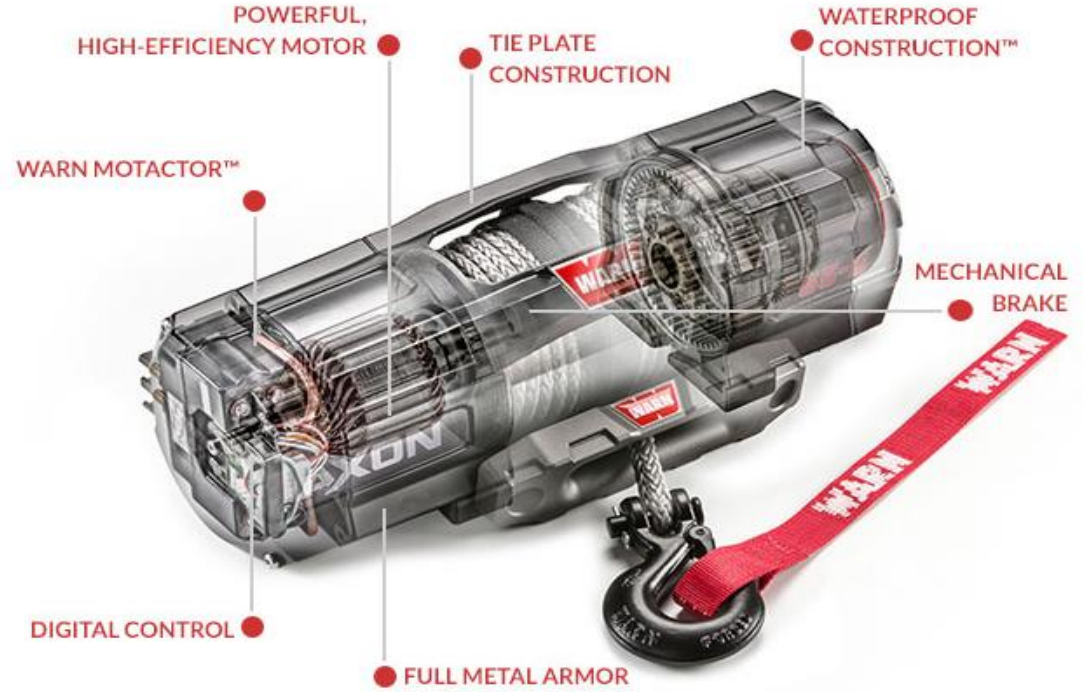

**101135 AXON 35**

50' of 7/32" steel rope, roller fairlead, Rockerbar digital control switch with handlebar mount adaptor

**101130 AXON 35-S**

50' of 3/16" Spydura synthetic rope, Epic hawse fairlead, Rockerbar digital control switch with handlebar mount adaptor

**101145 AXON 45**

50' of 1/4" steel rope, roller fairlead, rockerbar digital control switch, and digital corded remote

**101140 AXON 45-S**

50' of 1/4" Spydura synthetic rope, Epic hawse fairlead, Rockerbar digital control switch, and digital corded remote

**101240 AXON 45RC**

Short drum design is optimized for mounting in the tight space required with some Side x Sides. 27' of 1/4" Spydura synthetic rope, Epic hawse fairlead, Rockerbar digital control switch, and digital corded remote

**101155 AXON 55**

50' of 1/4" steel rope, roller fairlead, Rockerbar digital control switch, and digital corded remote

**101150 AXON 55-S**

50' of 1/4" Spydura synthetic rope, Epic hawse fairlead, Rockerbar digital control switch, and digital corded remote